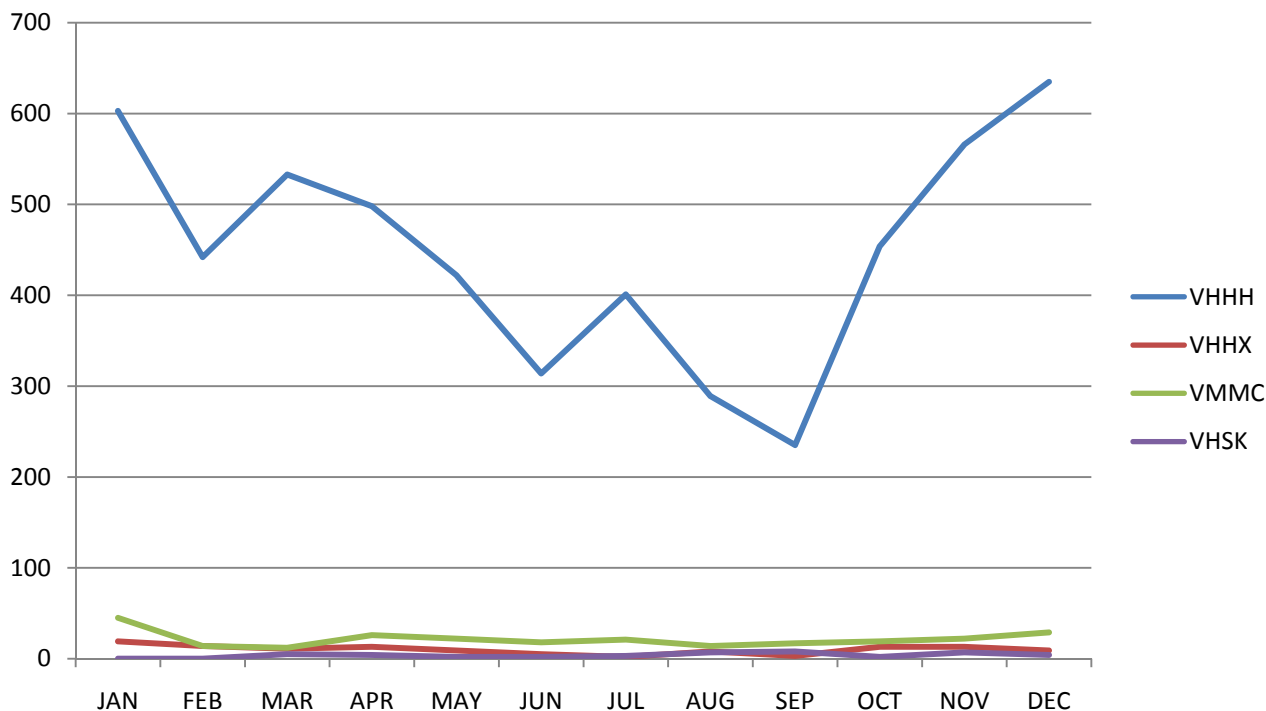

Information contained in here is **not to be used in real world.**

Statistics - Monthly Air Traffic in VATSIM (2003)

1. Chart

2. Data

	JAN	FEB	MAR	APR	MAY	JUN	JUL	AUG	SEP	OCT	NOV	DEC
VHHH (Hong Kong)	603	442	533	498	422	314	401	289	235	454	566	<u>635</u>
VHHX (Kai Tak)	<u>19</u>	14	11	13	9	5	2	8	3	13	13	9
VMHC (Macao)	<u>45</u>	14	12	26	22	18	21	14	17	19	22	29
VHSK (Shek Kong)	0	0	5	4	2	2	3	7	<u>8</u>	2	7	4