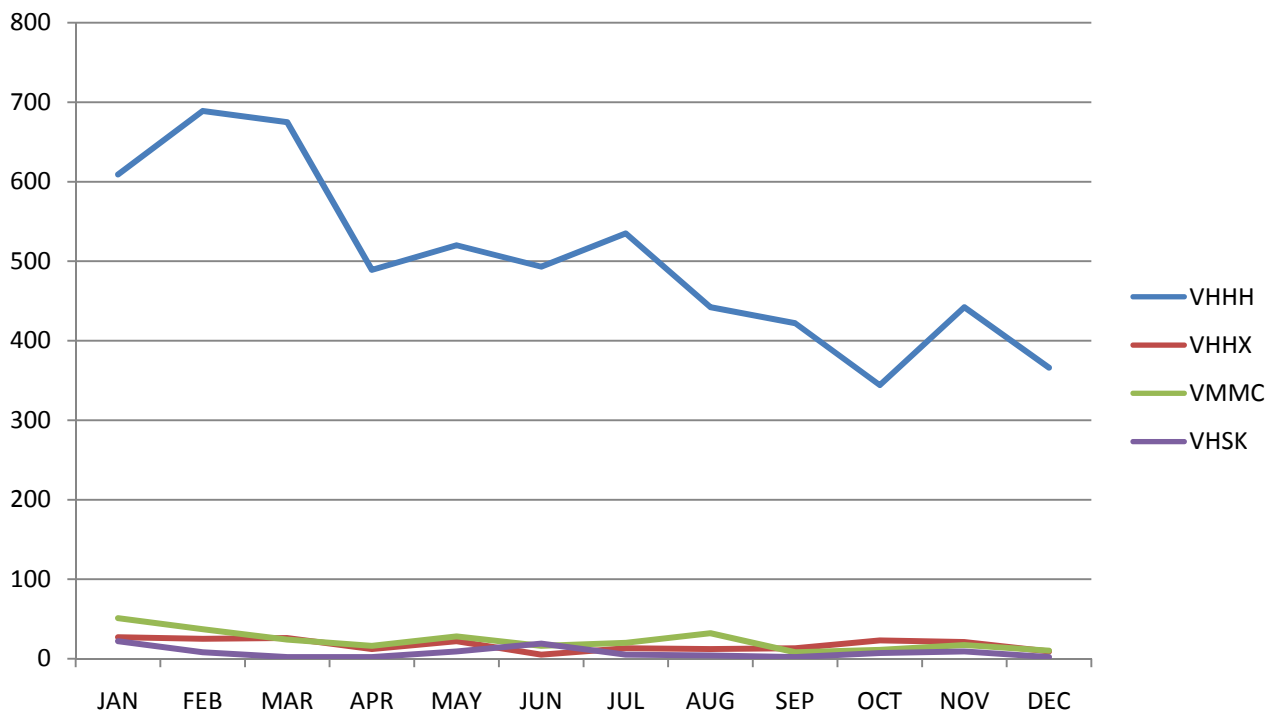

Information contained in here is **not to be used in real world.**

**Statistics - Monthly Air Traffic in VATSIM (2004)**

1. Chart

2. Data

	JAN	FEB	MAR	APR	MAY	JUN	JUL	AUG	SEP	OCT	NOV	DEC
<b>VHHH</b> (Hong Kong)	609	<u>689</u>	675	489	520	493	535	442	422	344	442	366
<b>VHHX</b> (Kai Tak)	<u>27</u>	25	26	12	22	5	13	12	13	23	21	9
<b>VMMC</b> (Macao)	<u>51</u>	37	24	16	28	16	20	32	8	11	17	10
<b>VHSK</b> (Shek Kong)	<u>22</u>	8	2	2	9	19	5	4	2	7	9	2