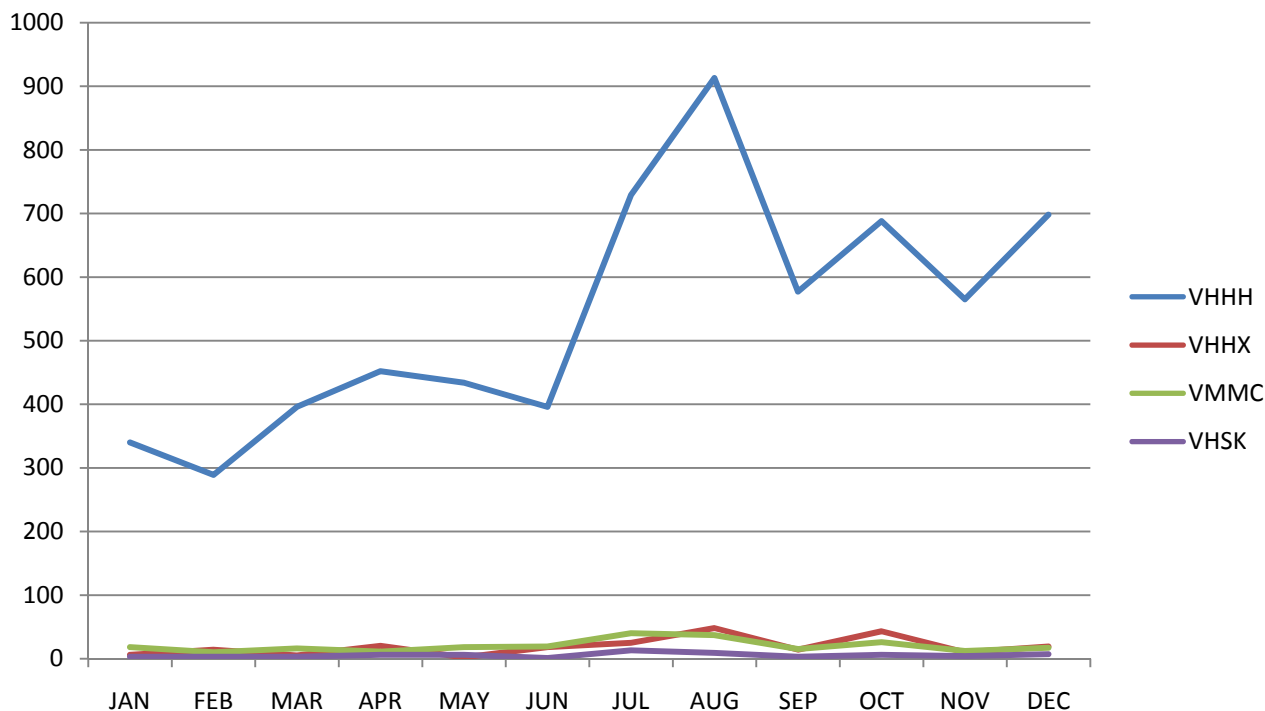

Information contained in here is **not to be used in real world.**

Statistics - Monthly Air Traffic in VATSIM (2005)

1. Chart

2. Data

	JAN	FEB	MAR	APR	MAY	JUN	JUL	AUG	SEP	OCT	NOV	DEC
VHHH (Hong Kong)	340	289	396	452	434	396	729	<u>913</u>	577	688	565	698
VHHX (Kai Tak)	6	14	5	20	2	18	25	<u>48</u>	14	43	10	19
VMHC (Macao)	18	10	16	11	18	19	40	37	15	26	12	17
VHSK (Shek Kong)	3	3	3	6	6	1	13	9	3	6	4	7