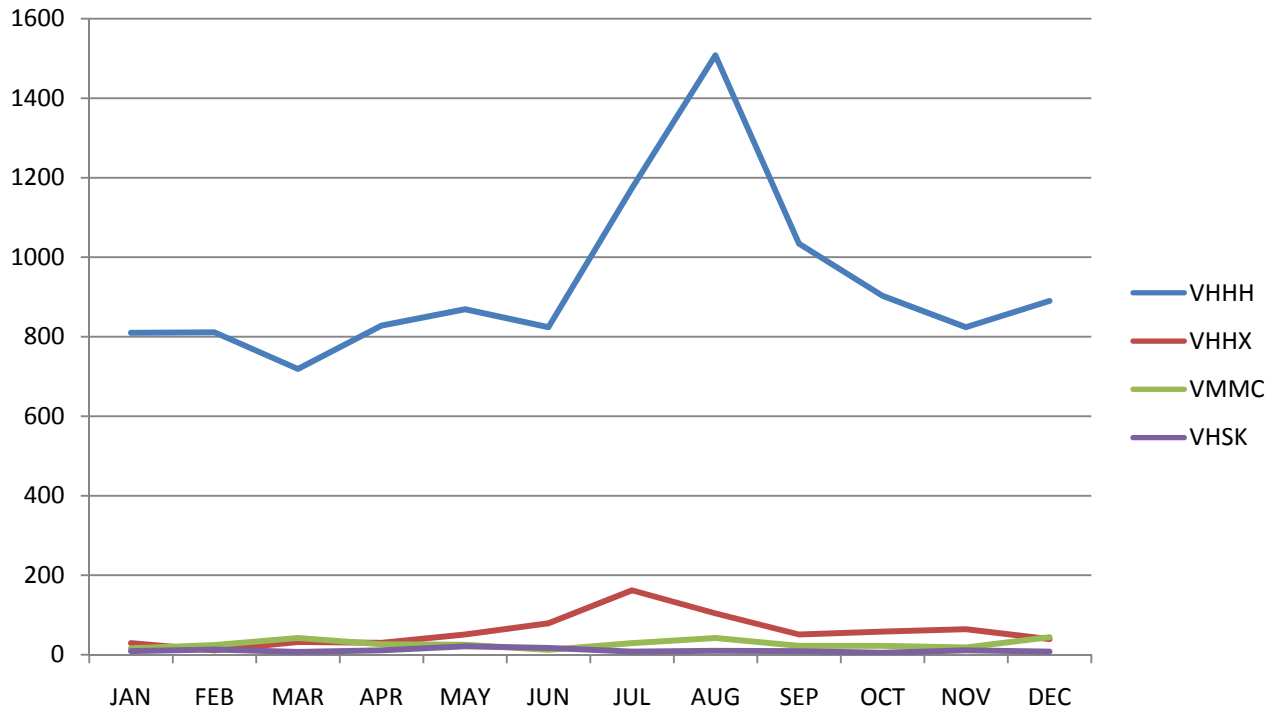

Information contained in here is **not to be used in real world.**

Statistics - Monthly Air Traffic in VATSIM (2006)

1. Chart

2. Data

	JAN	FEB	MAR	APR	MAY	JUN	JUL	AUG	SEP	OCT	NOV	DEC
VHHH (Hong Kong)	810	811	719	828	869	824	1174	<u>1508</u>	1034	903	824	890
VHHX (Kai Tak)	29	11	32	30	51	79	<u>162</u>	104	51	58	64	39
VMHC (Macao)	16	24	42	26	25	12	29	42	22	22	18	<u>44</u>
VHSK (Shek Kong)	9	13	7	11	<u>21</u>	17	8	10	9	5	11	6