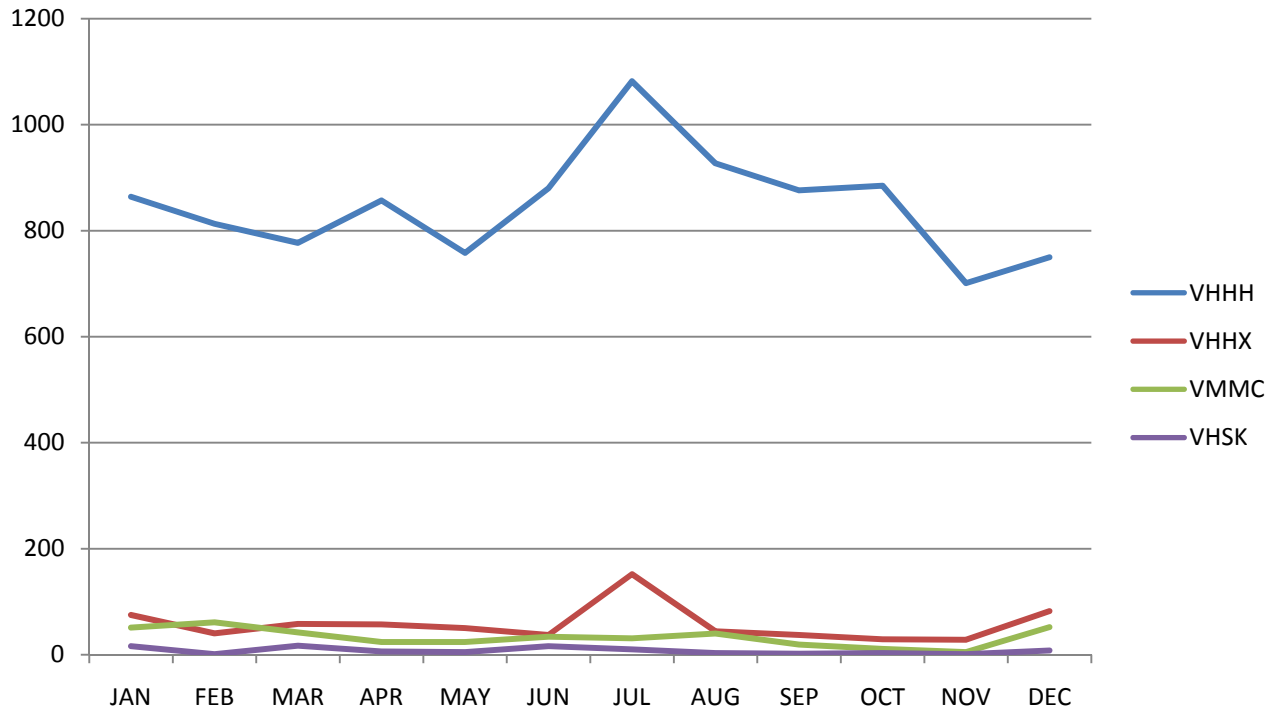

Information contained in here is **not to be used in real world.**

Statistics - Monthly Air Traffic in VATSIM (2007)

1. Chart

2. Data

| | JAN | FEB | MAR | APR | MAY | JUN | JUL | AUG | SEP | OCT | NOV | DEC |
|----------------------------|-----|-----------|-----------|-----|-----|-----|-------------|-----|-----|-----|-----|-----|
| VHHH (Hong Kong) | 864 | 813 | 777 | 857 | 758 | 880 | <u>1082</u> | 927 | 876 | 885 | 701 | 750 |
| VHHX (Kai Tak) | 75 | 40 | 58 | 57 | 50 | 37 | <u>152</u> | 44 | 37 | 29 | 28 | 82 |
| VMMC (Macao) | 51 | <u>61</u> | 42 | 24 | 24 | 34 | 31 | 40 | 19 | 11 | 5 | 52 |
| VHSK (Shek Kong) | 16 | 1 | <u>17</u> | 6 | 5 | 16 | 10 | 3 | 2 | 3 | 1 | 8 |