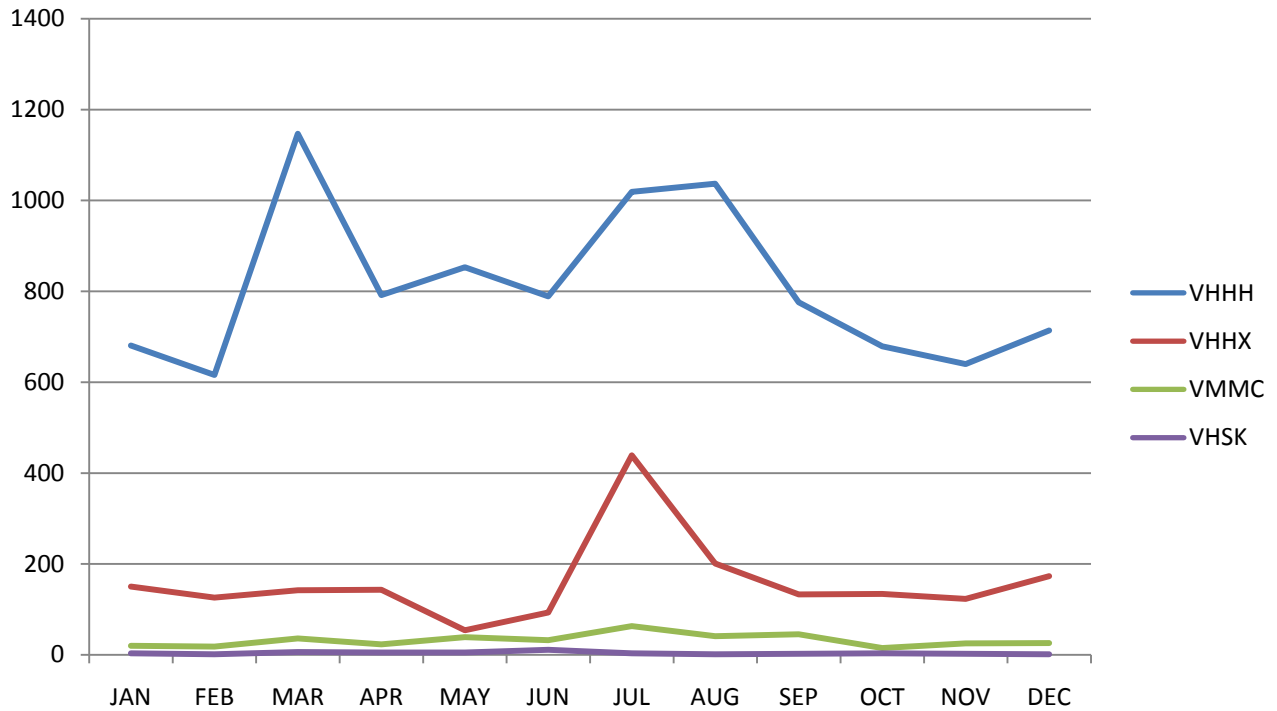

Information contained in here is **not to be used in real world.**

Statistics - Monthly Air Traffic in VATSIM (2008)

1. Chart

2. Data

	JAN	FEB	MAR	APR	MAY	JUN	JUL	AUG	SEP	OCT	NOV	DEC
VHHH (Hong Kong)	681	616	<u>1147</u>	792	853	789	1019	1037	776	679	640	714
VHHX (Kai Tak)	150	126	142	143	54	93	<u>439</u>	201	133	134	123	173
VMHC (Macao)	20	18	36	23	39	32	<u>63</u>	41	45	15	25	26
VHSK (Shek Kong)	3	1	6	5'	5	<u>11</u>	3	1	2	3	2	1